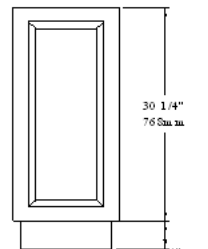

B868-10HL
B868-10HR