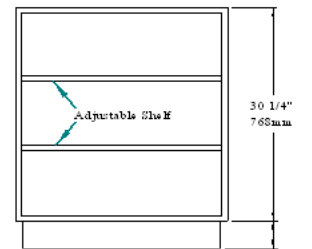

34-1/2" High Base Cabinets*

Base 868mm
High Series

B868-12

*NOTE: All dimensions are metric, imperial measurements are approximations only