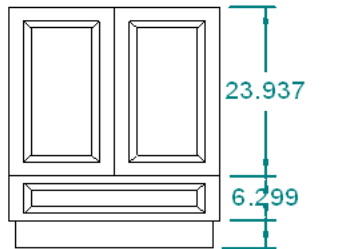

34-1/2" High Base Cabinets*

Base 868mm
High Series

B868-14

*NOTE: All dimensions are metric, imperial measurements are approximations only