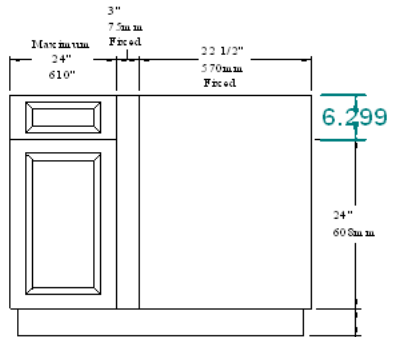

B868-25LH
B868-25RH