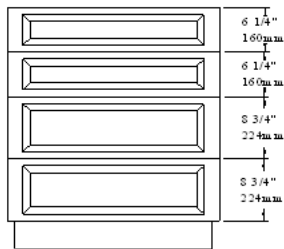

34-1/2" High Base Cabinets*

Base 868mm
High Series

B868-9