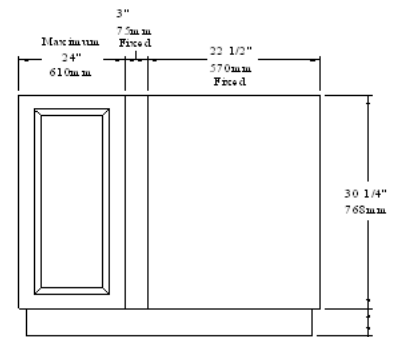

B868-26LH
B868-26RH

*NOTE: All dimensions are metric, imperial measurements are approximations only