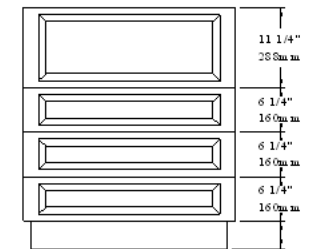

34-1/2" High Base Cabinets*

Base 868mm
High Series

B868-13

*NOTE: All dimensions are metric, imperial measurements are approximations only