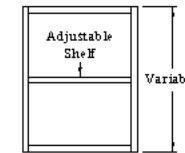

Wall Hung Cabinets

WH33

WH34

WH35

WH36

Available Heights

Cabinets WH33, WH34 WH35 & WH36

256 mm	=	10 1/8 "	480 mm	=	18 7/8 "
288 mm	=	11 3/8 "	512 mm	=	20 1/8 "
320 mm	=	12 5/8 "	544 mm	=	21 3/8 "
352 mm	=	13 7/8 "	576 mm	=	22 5/8 "
384 mm	=	15 1/8 "	608 mm	=	23 7/8 "
416 mm	=	16 3/8 "	640 mm	=	25 1/4 "
448 mm	=	17 5/8 "			

Note: see page 4.1, 4.3 or 4.4 for taller cabinets

NOTE: All dimensions are metric, imperial measurements are approximations only