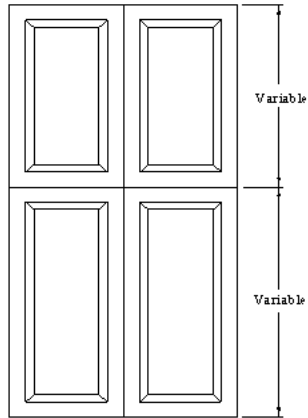

Wall Hung Cabinets

WH37

WH38

WH39

WH40

Available Door / Opening Heights Cabinets WH37 & WH38

320 mm	=	12 5/8 "
352 mm	=	13 7/8 "
384 mm	=	15 1/8 "
416 mm	=	16 3/8 "
448 mm	=	17 5/8 "
480 mm	=	18 7/8 "
512 mm	=	20 1/8 "
544 mm	=	21 3/8 "
576 mm	=	22 5/8 "
608 mm	=	23 7/8 "
640 mm	=	25 1/4 "
672 mm	=	26 1/2 "
704 mm	=	27 3/4 "
736 mm	=	29 "
768 mm	=	30 1/4 "
800 mm	=	31 1/2 "
832 mm	=	32 3/4 "
864 mm	=	34 "
896 mm	=	35 1/4 "
928 mm	=	36 1/2 "
960 mm	=	37 3/4 "
992 mm	=	39 "
1024 mm	=	40 3/8 "
1056 mm	=	41 5/8 "
1088 mm	=	42 7/8 "

Available Heights Cabinets WH37, WH38, WH39 & WH40

640 mm	=	25 1/4 "
672 mm	=	26 1/2 "
704 mm	=	27 3/4 "
736 mm	=	29 "
768 mm	=	30 1/4 "
800 mm	=	31 1/2 "
832 mm	=	32 3/4 "
864 mm	=	34 "
896 mm	=	35 1/4 "

928 mm	=	36 1/2 "
960 mm	=	37 3/4 "
992 mm	=	39 "
1024 mm	=	40 3/8 "
1056 mm	=	41 5/8 "
1088 mm	=	42 7/8 "
1120 mm	=	44 1/8 "
1152 mm	=	45 3/8 "

1184 mm	=	46 5/8 "
1216 mm	=	47 7/8 "
1248 mm	=	49 1/8 "
1280 mm	=	50 3/8 "
1312 mm	=	51 5/8 "
1344 mm	=	52 7/8 "
1376 mm	=	54 1/8 "
1408 mm	=	55 3/8 "

Note: two door heights equals cabinet height.

Example:
320 + 768 = 1088mm

NOTE: All dimensions are metric, imperial measurements are approximations only