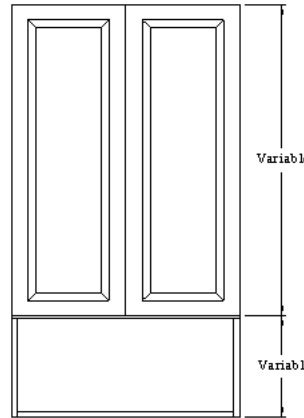

Wall Hung Cabinets

WH37

WH38

WH39

WH40

Available Door / Opening Heights Cabinets WH37 & WH38

320 mm	=	12 5/8 "
352 mm	=	13 7/8 "
384 mm	=	15 1/8 "
416 mm	=	16 3/8 "
448 mm	=	17 5/8 "
480 mm	=	18 7/8 "
512 mm	=	20 1/8 "
544 mm	=	21 3/8 "
576 mm	=	22 5/8 "
608 mm	=	23 7/8 "
640 mm	=	25 1/4 "
672 mm	=	26 1/2 "
704 mm	=	27 3/4 "
736 mm	=	29 "
768 mm	=	30 1/4 "
800 mm	=	31 1/2 "
832 mm	=	32 3/4 "
864 mm	=	34 "
896 mm	=	35 1/4 "
928 mm	=	36 1/2 "
960 mm	=	37 3/4 "
992 mm	=	39 "
1024 mm	=	40 3/8 "
1056 mm	=	41 5/8 "
1088 mm	=	42 7/8 "

Available Heights Cabinets WH37, WH38, WH39 & WH40

640 mm	=	25 1/4 "
672 mm	=	26 1/2 "
704 mm	=	27 3/4 "
736 mm	=	29 "
768 mm	=	30 1/4 "
800 mm	=	31 1/2 "
832 mm	=	32 3/4 "
864 mm	=	34 "
896 mm	=	35 1/4 "

928 mm	=	36 1/2 "
960 mm	=	37 3/4 "
992 mm	=	39 "
1024 mm	=	40 3/8 "
1056 mm	=	41 5/8 "
1088 mm	=	42 7/8 "
1120 mm	=	44 1/8 "
1152 mm	=	45 3/8 "

1184 mm	=	46 5/8 "
1216 mm	=	47 7/8 "
1248 mm	=	49 1/8 "
1280 mm	=	50 3/8 "
1312 mm	=	51 5/8 "
1344 mm	=	52 7/8 "
1376 mm	=	54 1/8 "
1408 mm	=	55 3/8 "

Note: two door heights equals cabinet height.

Example:
320 + 768 = 1088mm

NOTE: All dimensions are metric, imperial measurements are approximations only