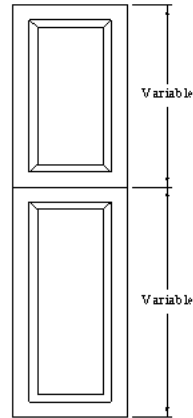

Wall Hung Cabinets

WH37

WH38

WH39

WH40

Available Door / Opening Heights Cabinets WH37 & WH38

320 mm	=	12 5/8 "
352 mm	=	13 7/8 "
384 mm	=	15 1/8 "
416 mm	=	16 3/8 "
448 mm	=	17 5/8 "
480 mm	=	18 7/8 "
512 mm	=	20 1/8 "
544 mm	=	21 3/8 "
576 mm	=	22 5/8 "
608 mm	=	23 7/8 "
640 mm	=	25 1/4 "
672 mm	=	26 1/2 "
704 mm	=	27 3/4 "
736 mm	=	29 "
768 mm	=	30 1/4 "
800 mm	=	31 1/2 "
832 mm	=	32 3/4 "
864 mm	=	34 "
896 mm	=	35 1/4 "
928 mm	=	36 1/2 "
960 mm	=	37 3/4 "
992 mm	=	39 "
1024 mm	=	40 3/8 "
1056 mm	=	41 5/8 "
1088 mm	=	42 7/8 "

Available Heights Cabinets WH37, WH38, WH39 & WH40

640 mm	=	25 1/4 "
672 mm	=	26 1/2 "
704 mm	=	27 3/4 "
736 mm	=	29 "
768 mm	=	30 1/4 "
800 mm	=	31 1/2 "
832 mm	=	32 3/4 "
864 mm	=	34 "
896 mm	=	35 1/4 "

928 mm	=	36 1/2 "
960 mm	=	37 3/4 "
992 mm	=	39 "
1024 mm	=	40 3/8 "
1056 mm	=	41 5/8 "
1088 mm	=	42 7/8 "
1120 mm	=	44 1/8 "
1152 mm	=	45 3/8 "

1184 mm	=	46 5/8 "
1216 mm	=	47 7/8 "
1248 mm	=	49 1/8 "
1280 mm	=	50 3/8 "
1312 mm	=	51 5/8 "
1344 mm	=	52 7/8 "
1376 mm	=	54 1/8 "
1408 mm	=	55 3/8 "

Note: two door heights equals cabinet height.

Example:
320 + 768 = 1088mm

NOTE: All dimensions are metric, imperial measurements are approximations only