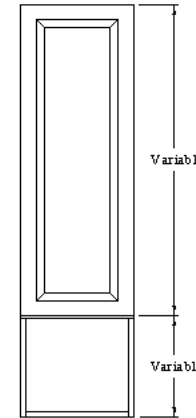

Wall Hung Cabinets

WH37

WH38

WH39

WH40

Available Door / Opening Heights Cabinets WH37 & WH38

320 mm	=	12 5/8 "
352 mm	=	13 7/8 "
384 mm	=	15 1/8 "
416 mm	=	16 3/8 "
448 mm	=	17 5/8 "
480 mm	=	18 7/8 "
512 mm	=	20 1/8 "
544 mm	=	21 3/8 "
576 mm	=	22 5/8 "
608 mm	=	23 7/8 "
640 mm	=	25 1/4 "
672 mm	=	26 1/2 "
704 mm	=	27 3/4 "
736 mm	=	29 "
768 mm	=	30 1/4 "
800 mm	=	31 1/2 "
832 mm	=	32 3/4 "
864 mm	=	34 "
896 mm	=	35 1/4 "
928 mm	=	36 1/2 "
960 mm	=	37 3/4 "
992 mm	=	39 "
1024 mm	=	40 3/8 "
1056 mm	=	41 5/8 "
1088 mm	=	42 7/8 "

Available Heights Cabinets WH37, WH38, WH39 & WH40

640 mm	=	25 1/4 "
672 mm	=	26 1/2 "
704 mm	=	27 3/4 "
736 mm	=	29 "
768 mm	=	30 1/4 "
800 mm	=	31 1/2 "
832 mm	=	32 3/4 "
864 mm	=	34 "
896 mm	=	35 1/4 "

928 mm	=	36 1/2 "
960 mm	=	37 3/4 "
992 mm	=	39 "
1024 mm	=	40 3/8 "
1056 mm	=	41 5/8 "
1088 mm	=	42 7/8 "
1120 mm	=	44 1/8 "
1152 mm	=	45 3/8 "

1184 mm	=	46 5/8 "
1216 mm	=	47 7/8 "
1248 mm	=	49 1/8 "
1280 mm	=	50 3/8 "
1312 mm	=	51 5/8 "
1344 mm	=	52 7/8 "
1376 mm	=	54 1/8 "
1408 mm	=	55 3/8 "

Note: two door heights equals cabinet height.

Example:
320 + 768 = 1088mm

NOTE: All dimensions are metric, imperial measurements are approximations only